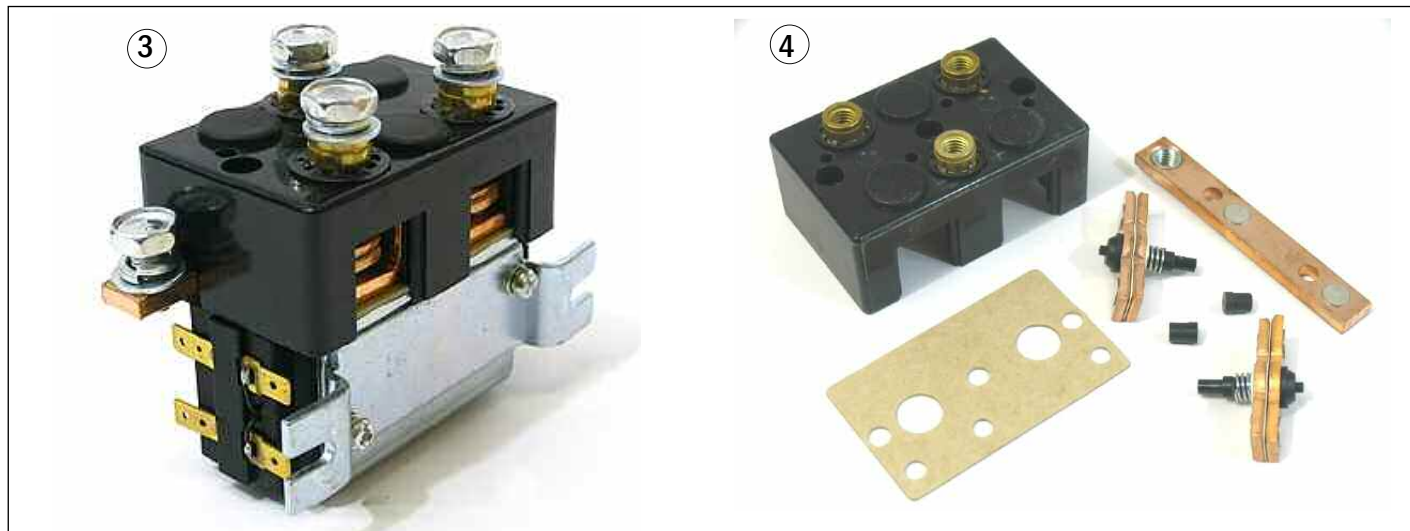

Electrical/Battery

Electrical/Battery

Item	Part No.	Description
1	YL 518128600	Battery charger, 15A, 120 AC
2	YL 518739600	Pivoting battery tray
3	YL 723291300	Gray connector, 175A w/contacts
4	YL 516490806	Contacts, set of (2), 175A
5	YL 503954200	Battery disconnect handle, w/screws and nuts
6	YL 503389201	Hour meter
7	YL 751032302	Battery discharge indicator
8	YL 752060402	Unigauge, both BDI and Hour meter
9	YL 500863104	Ignition switch, w/2 keys
10	YL 500863106	Keys (2)
11	YL 751682402	Horn
12	YL 721528104	Battery cover knob
13	YL 503918700	Wiring harness, drive unit to control handle

Control Panel - Resistor

Control Panel - Resistor

Item	Part No.	Description	Application
1	YL 505175504	Contactora, F/R	to S/N A827N13548U
2	YL 150091008	Contactora service kit (YL 505175504)	
3	YL 519832602	Contactora, F/R	from S/N A827N13549U
4	ALDC88-SKR	Contactora service kit (YL 519832602)	
5	YL 512720800	Fuse, 10A	