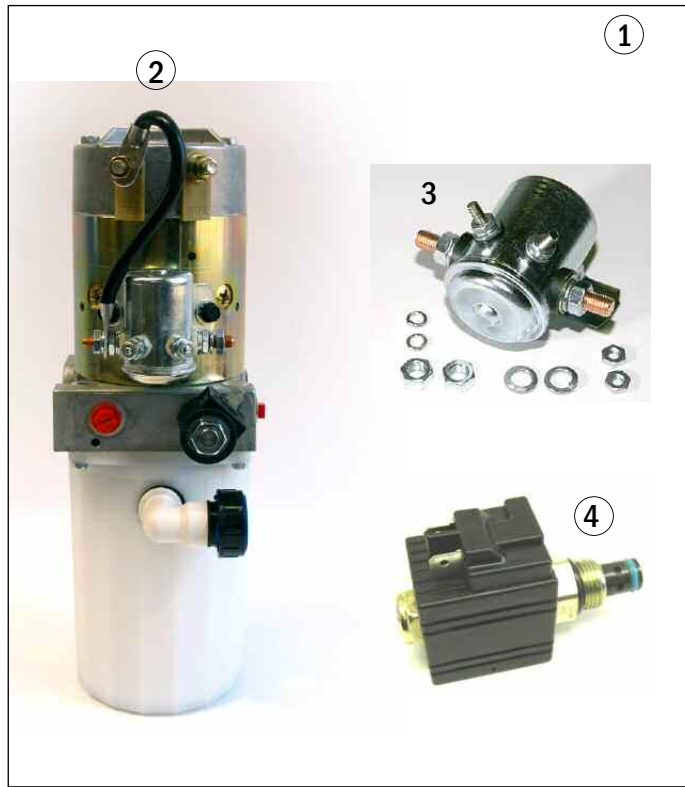

Control Panel - PMC

Control Panel - PMC

Item	Part No.	Description	Application
1	YL 518361601-R	PMC motor controller, 24V	Re-manufactured
2	YL 518361601-C	Core deposit	
3	YL 505175502	Contactor, F/R	to S/N A827N14629U
4	YL 150091008	Contactor service kit (YL505175502)	
5	YL 519832607	Contactor, F/R	from S/N A827N14630U
6	YL 150091008	Contactor service kit (YL 505175502 & YL 519832607)	
7	YL 500903103	Fuse, 15A	
8	YL 504450730	Fuse, 150A	
9	YL 504450749	Fuse, 200A	

Handle Assembly - PMC

Handle Assembly - PMC

Item	Part No.	Description
1	YL 505712501	Lift button
2	YL 505713500	Horn button
3	YL 505712502	Lower button
4	YL 501067207	Spring
5	YL 519296800	Switch, Lift, Lower, Horn, Belly
6	YL 505346500	Top cover assembly, Incl. switches
7	YL 505487500	Switch actuator, Auto reverse
8	YL 501067205	Spring, Belly button cover
9	YL 503956200	Rubber stopper
10	YL 500026913	Hex screw, 5/16" - 18" x 7 1/2" Lg.
11	YL 500026912	Hex screw, 5/16" - 18" x 5 1/4" Lg.
12	YL 504981702	Handle arm
13	YL 519305803	Grip
14	YL 503766200	Shaft
15	YL 507118500	Switch assembly
16	YL 518217600	Handle head set, Upper and lower
17	YL 503781200	Micro switch
18	YL 507078500	Potentiometer
19	YL 519906800	Torsion spring
20	YL 580002386	Handle wiring harness assembly
21	YL 503771700	Steer arm weldment
22	YL 500046908	Steer arm bushing
23	YL 505984500	Steer arm pin
24	YL 500067903	Roll pin
25	YL 110609100	Rubber bumper
26	YL 501753901	Screw for rubber bumper
27	YL 501890100	Steer arm return spring

Hydraulic

Hydraulic

Item	Part No.	Description	Application
1	YL 518140607	Hydraulic Pump and motor unit	
2		see motor section	
3	YL 518818835	Lift solenoid, 24V	
4	YL 517161602	Solenoid valve, 24V	
5	YL 503856400	Lift cylinder	
6	YL 505163001	Packing kit	
7	YL 056363100	Fitting	
8	YL 504114800	Fitting	
9	YL 501710910	Hose	
10	YL 310913284	Tube	