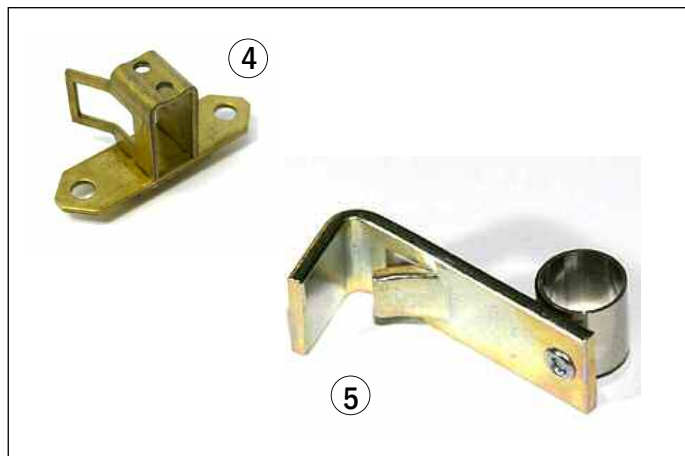

Yale MP/MPB 040 AC

Motors

Yale MP/MPB 040 AC

Motors

Item	Part No.	Description	Application
1	YL 730024021-AM	Drive motor	S/N 530406 and later
2	YL 519466009	Brush set (2 per bag), Original drive motor	
3	YL 519466009-AM	Brush set, 4 per bag, After-market drive motor	
4	YL 730008200	Brush holder, OEM drive motor	
5	YL 519467004	Brush spring set, OEM drive motor	
6	YL 580012669-AM	Hydraulic pump motor, After-market