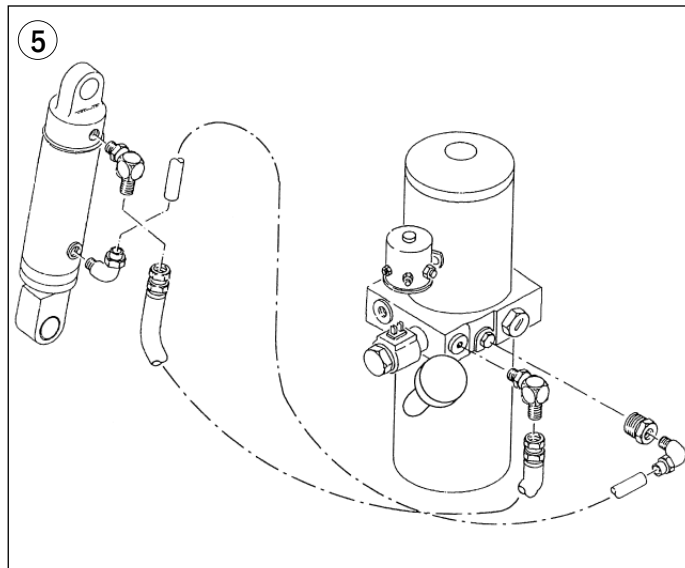

Hydraulic

Hydraulic

Item	Part No.	Description	Application
1	YL 518140607	Hydraulic Pump and motor unit	
2		see motor section	
3	YL 518818835	Lift solenoid, 24V	
4	YL 517161602	Solenoid valve, 24V	
5	YL 503856400	Lift cylinder	
6	YL 505163001	Packing kit	
7	YL 056363100	Fitting	
8	YL 504114800	Fitting	
9	YL 501710910	Hose	
10	YL 310913284	Tube