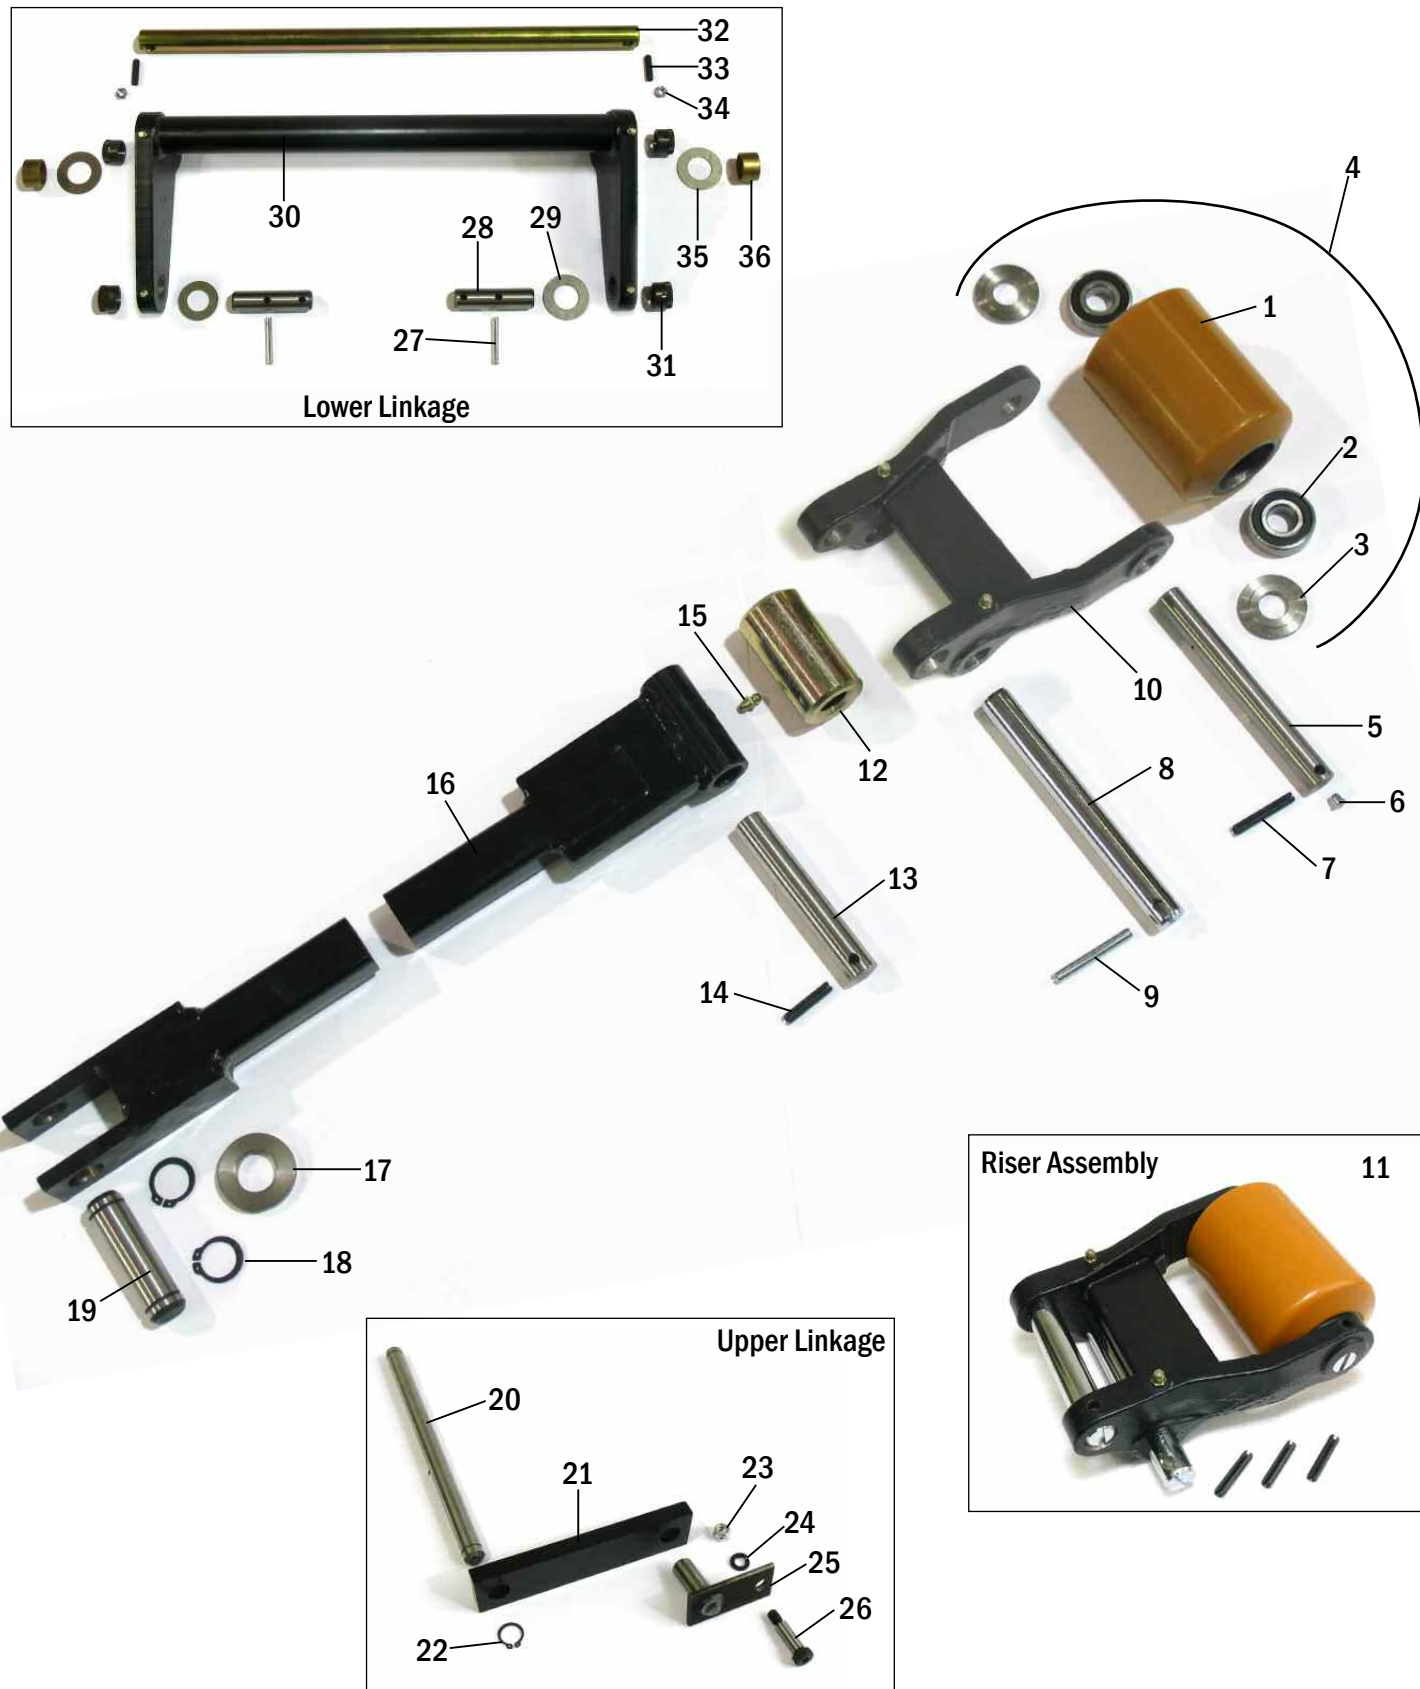

Frame and Undercarriage

Frame and Undercarriage

Item	Part No.	Description	Application
1	YL 065269600	Poly load wheel, 95-A	
2	YL 064948400	Bearing	
3	YL 065055200	Washer	
4	YL 065269600-A	Poly load wheel assembly, w/bearings & washers, 95-A	
5	YL 640374100	Load wheel axle, w/lube fitting	
6	YL 507167800	Lube fitting	
7	YL 023025000	Roll pin, Load wheel axle	
8	YL 504734200	Pivot pin	
9	YL 055929200	Roll pin	
10	YL 643182400	Riser assembly, w/lube fitting	
11	YL 643182400-A	Riser assembly, w/load wheel & axle	
12	YL 751791300	Steel roller assembly, w/bearings	
13	YL 064857200	Link pin	
14	YL 055929200	Roll pin	
15	YL 015631500	Lube fitting	
16	YL 502447503	Push rod, 48" forks	
17	YL 751776300	Spacer	
18	YL 500227905	Retaining ring	
19	YL 641786101	Pin, push rod	
20	YL 502303101	Pin	
21	YL 500989200	Link	
22	YL 15918200	Retaining ring	
23	YL 14936600	Hex washer	
24	YL 15026200	Lockwasher	
25	YL 640697303	Pin	
26	YL 62143700	Hex bolt	
27	YL 023024200	Roll pin	
28	YL 503688200	Pin	
29	YL 502423914	Shim	
30	YL 518353601	Bellcrank, 27" wide fork	
31	YL 640434100	Bushing	
32	YL 518360601	Bellcrank pin, 27" wide fork	
33	YL 014805000	Set screw	
34	YL 014970800	Nut	
35	YL 016117600	Shim	
36	YL 723660100	Bushing