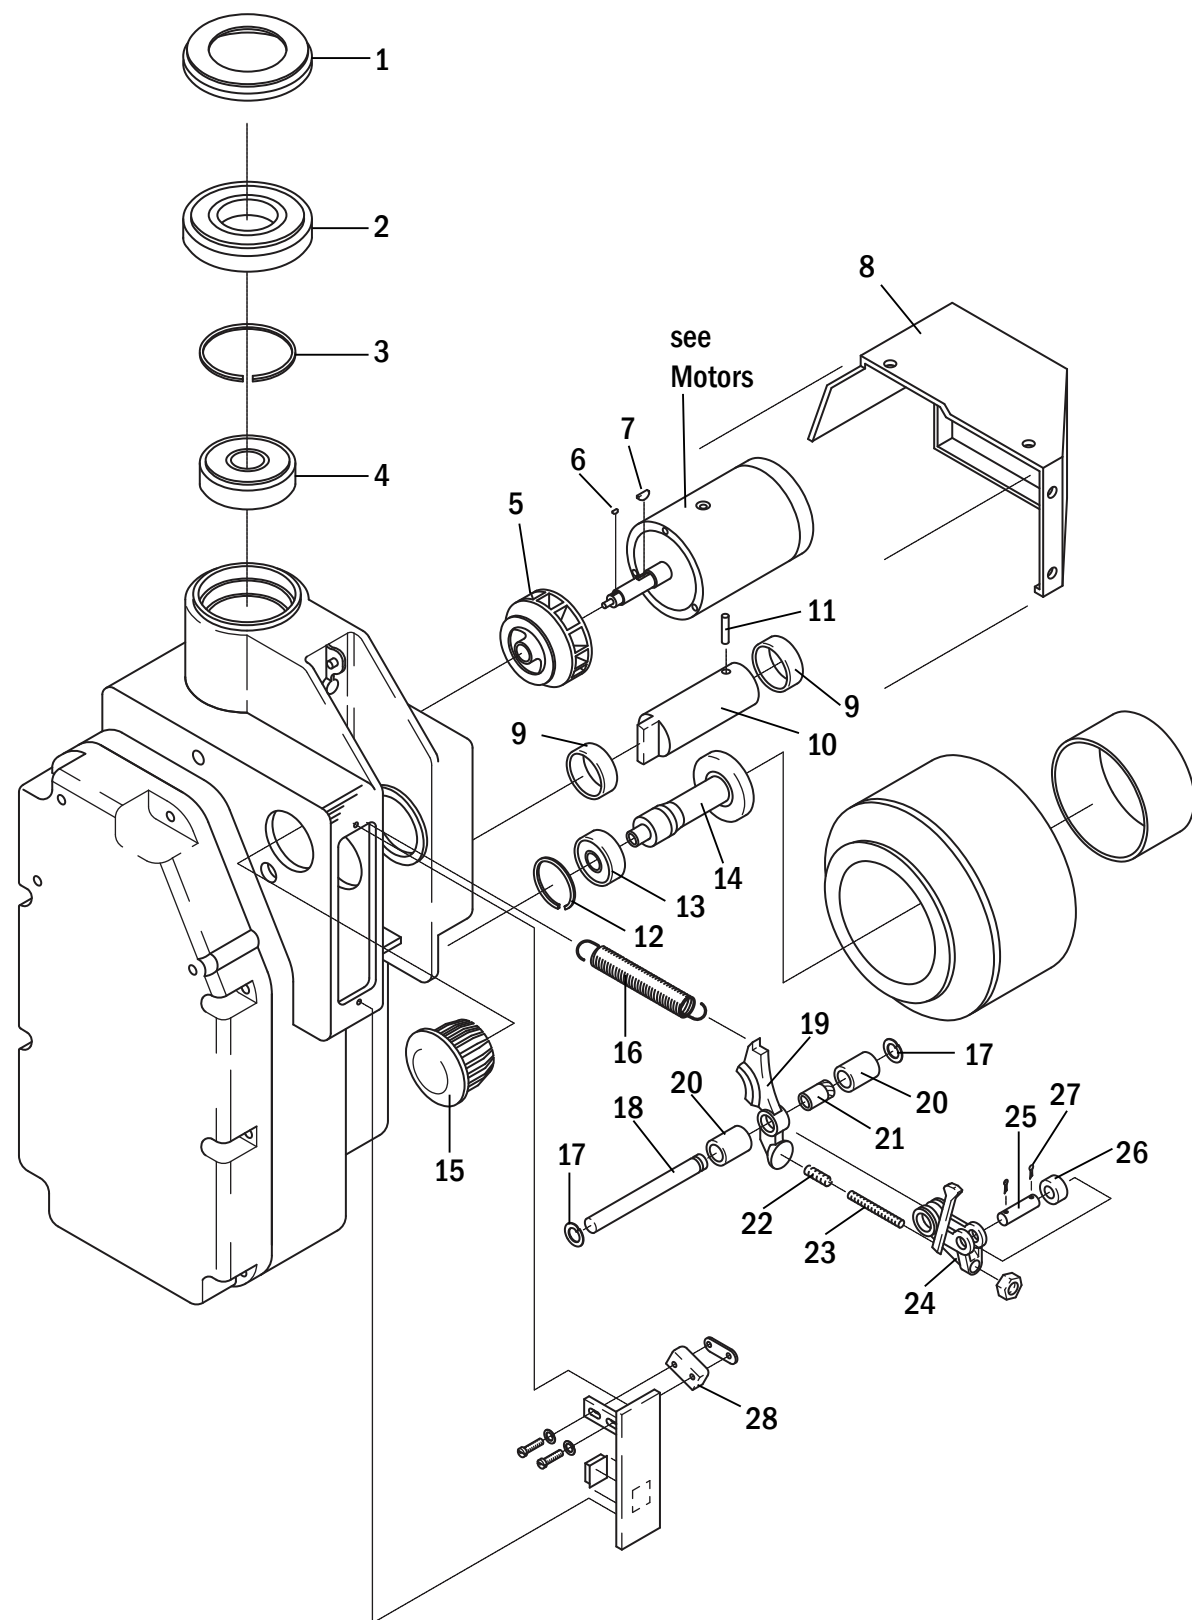

Drive Unit and Brake Assembly

Drive Unit and Brake Assembly

Item	Part No.	Description	Application
1	YL 502225100	Bearing cover	
1	YL 640846813	Bearing cover - cold storage	
2	YL 054590500	Bearing cup	
2	YL 065124700	Bearing cone	
3	YL 640046921	Snap ring	
4	YL 500210904	Bearing cup	
4	YL 500209906	Bearing cone	
5	YL 510092300	Brake drum	
6	YL 502389911	Woodruff key	
7	YL 016247100	Woodruff key	
8	YL 503753700	Drive motor cover	
9	YL 500046908	Bushing	
10	YL 505984500	Shaft	
11	YL 500067903	Roll pin	
12	YL 640046911	Snap ring	
13	YL 055076400	Bearing cup	
	YL 060235200	Bearing cone	
14	YL 640846878	Drive axle	
15	YL 501864902	Plug	
16	YL 502203100	Brake spring	
	YL 640846816	Brake spring	Cold storage
17	YL 015914400	Retaining ring	
18	YL 723683100	Pivot pin	
19	YL 501094300	Brake shoe	
20	YL 502234100	Bushing	
21	YL 723673100	Bushing	
22	YL 502315100	Spring	
23	YL 311104176	Set Screw	
24	YL 505354500	Brake cam lever	
25	YL 504339200	Pin	
26	YL 751918302	Roller bearing	
27	YL 015414700	Cotter pin	
28	YL 503781200	Switch