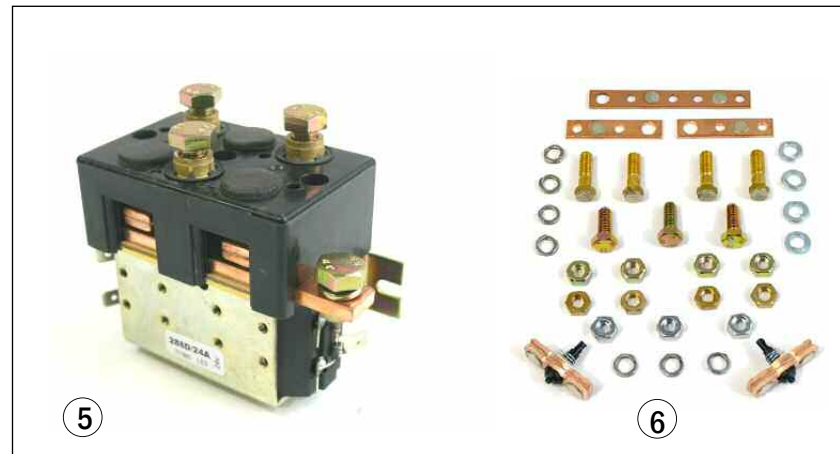

Control Panel - PMC

Control Panel - PMC

Item	Part No.	Description	Application
1	YL 518361601-R	PMC motor controller, 24V	Re-manufactured
2	YL 518361601-C	Core deposit	
3	YL 505175502	Contactor, F/R	to S/N A827N14629U
4	YL 150091008	Contactor service kit (YL505175502)	
5	YL 519832607	Contactor, F/R	from S/N A827N14630U
6	YL 150091008	Contactor service kit (YL 505175502 & YL 519832607)	
7	YL 500903103	Fuse, 15A	
8	YL 504450730	Fuse, 150A	
9	YL 504450749	Fuse, 200A