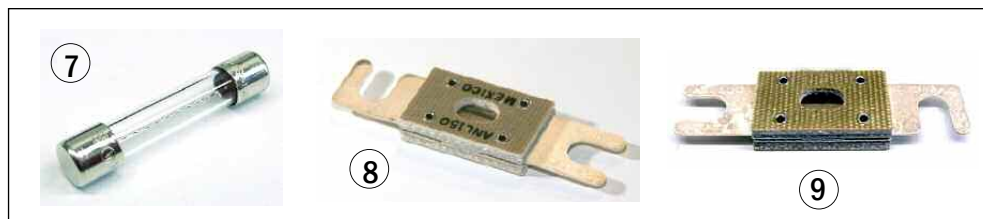

Control Panel - PMC

Control Panel - PMC

Item	Part No.	Description	Application
1	YL 518361601-R	PMC motor controller, 24V	Re-manufactured
2	YL 518361601-C	Core deposit	
3	YL 505175502	Contactor, F/R	to S/N A827N14629U
4	YL 150091008	Contactor service kit (YL505175502)	
5	YL 519832607	Contactor, F/R	from S/N A827N14630U
6	YL 150091008	Contactor service kit (YL 505175502 & YL 519832607)	
7	YL 500903103	Fuse, 15A	
8	YL 504450730	Fuse, 150A	
9	YL 504450749	Fuse, 200A