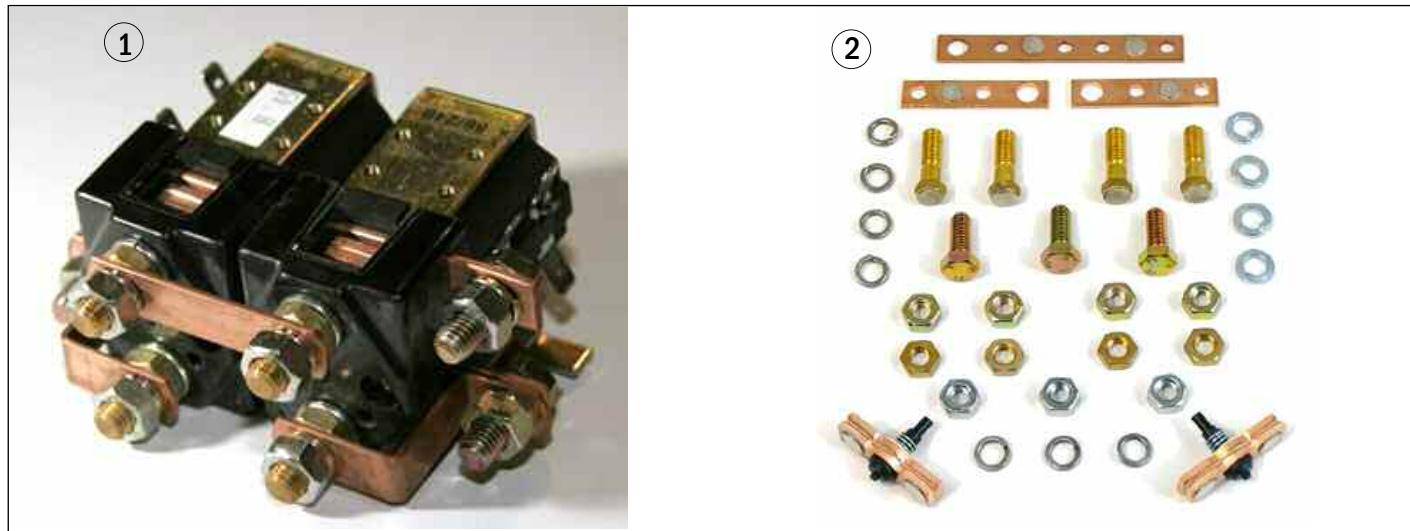

Control Panel - Resistor

Control Panel - Resistor

Item	Part No.	Description	Application
1	YL 505175504	Contactora, F/R	to S/N A827N13548U
2	YL 150091008	Contactora service kit (YL 505175504)	
3	YL 519832602	Contactora, F/R	from S/N A827N13549U
4	ALDC88-SKR	Contactora service kit (YL 519832602)	
5	YL 512720800	Fuse, 10A