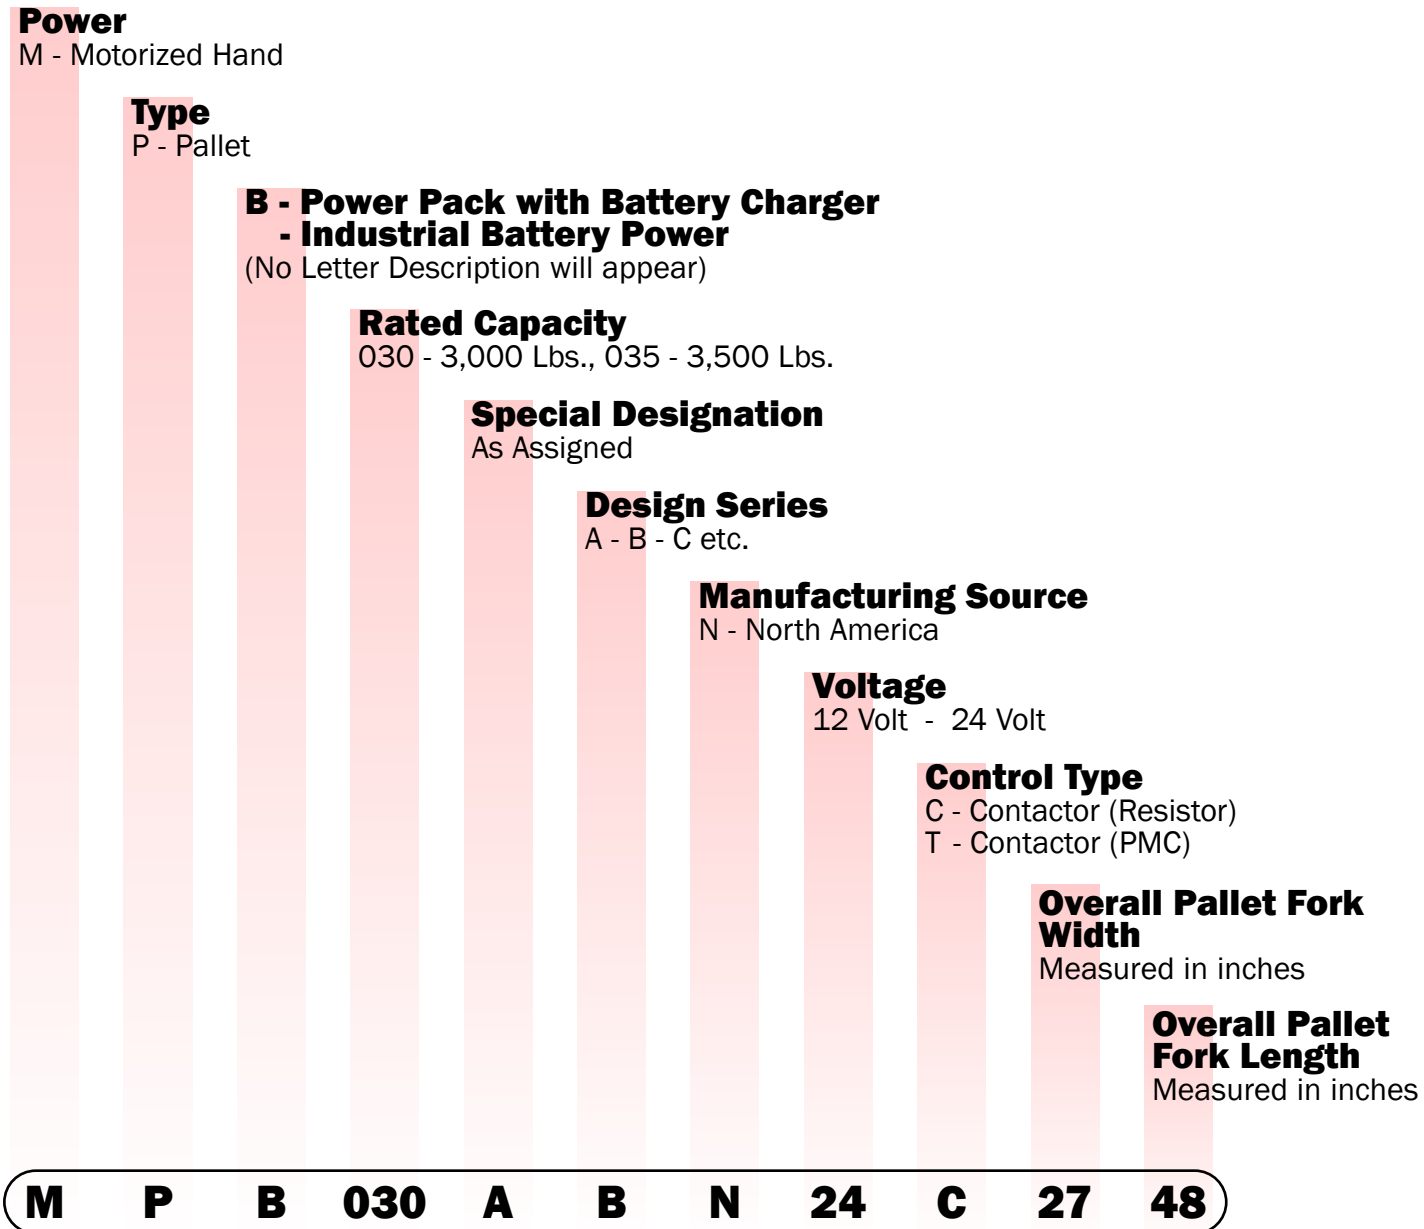

Model Nomenclature

Content

<u>Quick Wheel Lookup</u>	4
<u>Electrical/Battery</u>	6
<u>Control Panel - Resistor</u>	8
<u>Control Panel - PMC</u>	10
<u>Drive Unit and Brake Assembly</u>	12
<u>Motors</u>	14
<u>Handle Assembly - PMC</u>	16
<u>Hydraulic</u>	18
<u>Frame & Undercarriage</u>	20

This booklet is not intended to replace the original manufacturer's Parts and Service Manual. Please follow Safety Procedures outlined in the manufacturer's publication.