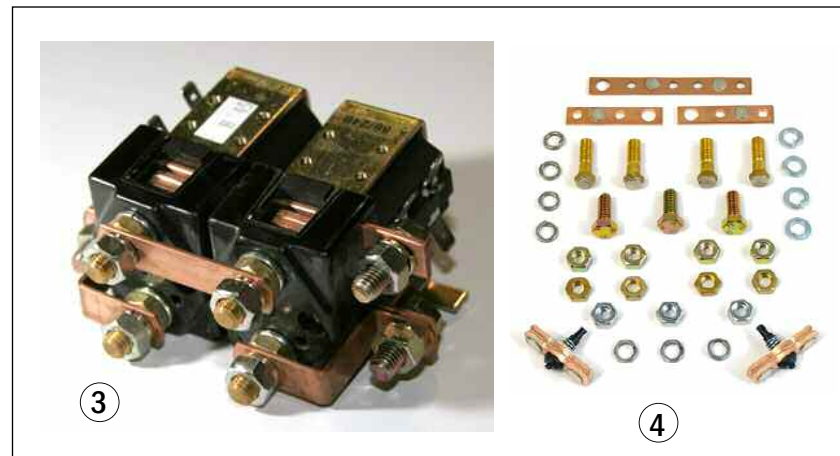

Control Panel - PMC

Control Panel - PMC

Item	Part No.	Description	Application
1	YL 518361601-R	PMC motor controller, 24V	Re-manufactured
2	YL 518361601-C	Core deposit	
3	YL 505175502	Contactor, F/R	to S/N A827N14629U
4	YL 150091008	Contactor service kit (YL505175502)	
5	YL 519832607	Contactor, F/R	from S/N A827N14630U
6	YL 150091008	Contactor service kit (YL 505175502 & YL 519832607)	
7	YL 500903103	Fuse, 15A	
8	YL 504450730	Fuse, 150A	
9	YL 504450749	Fuse, 200A