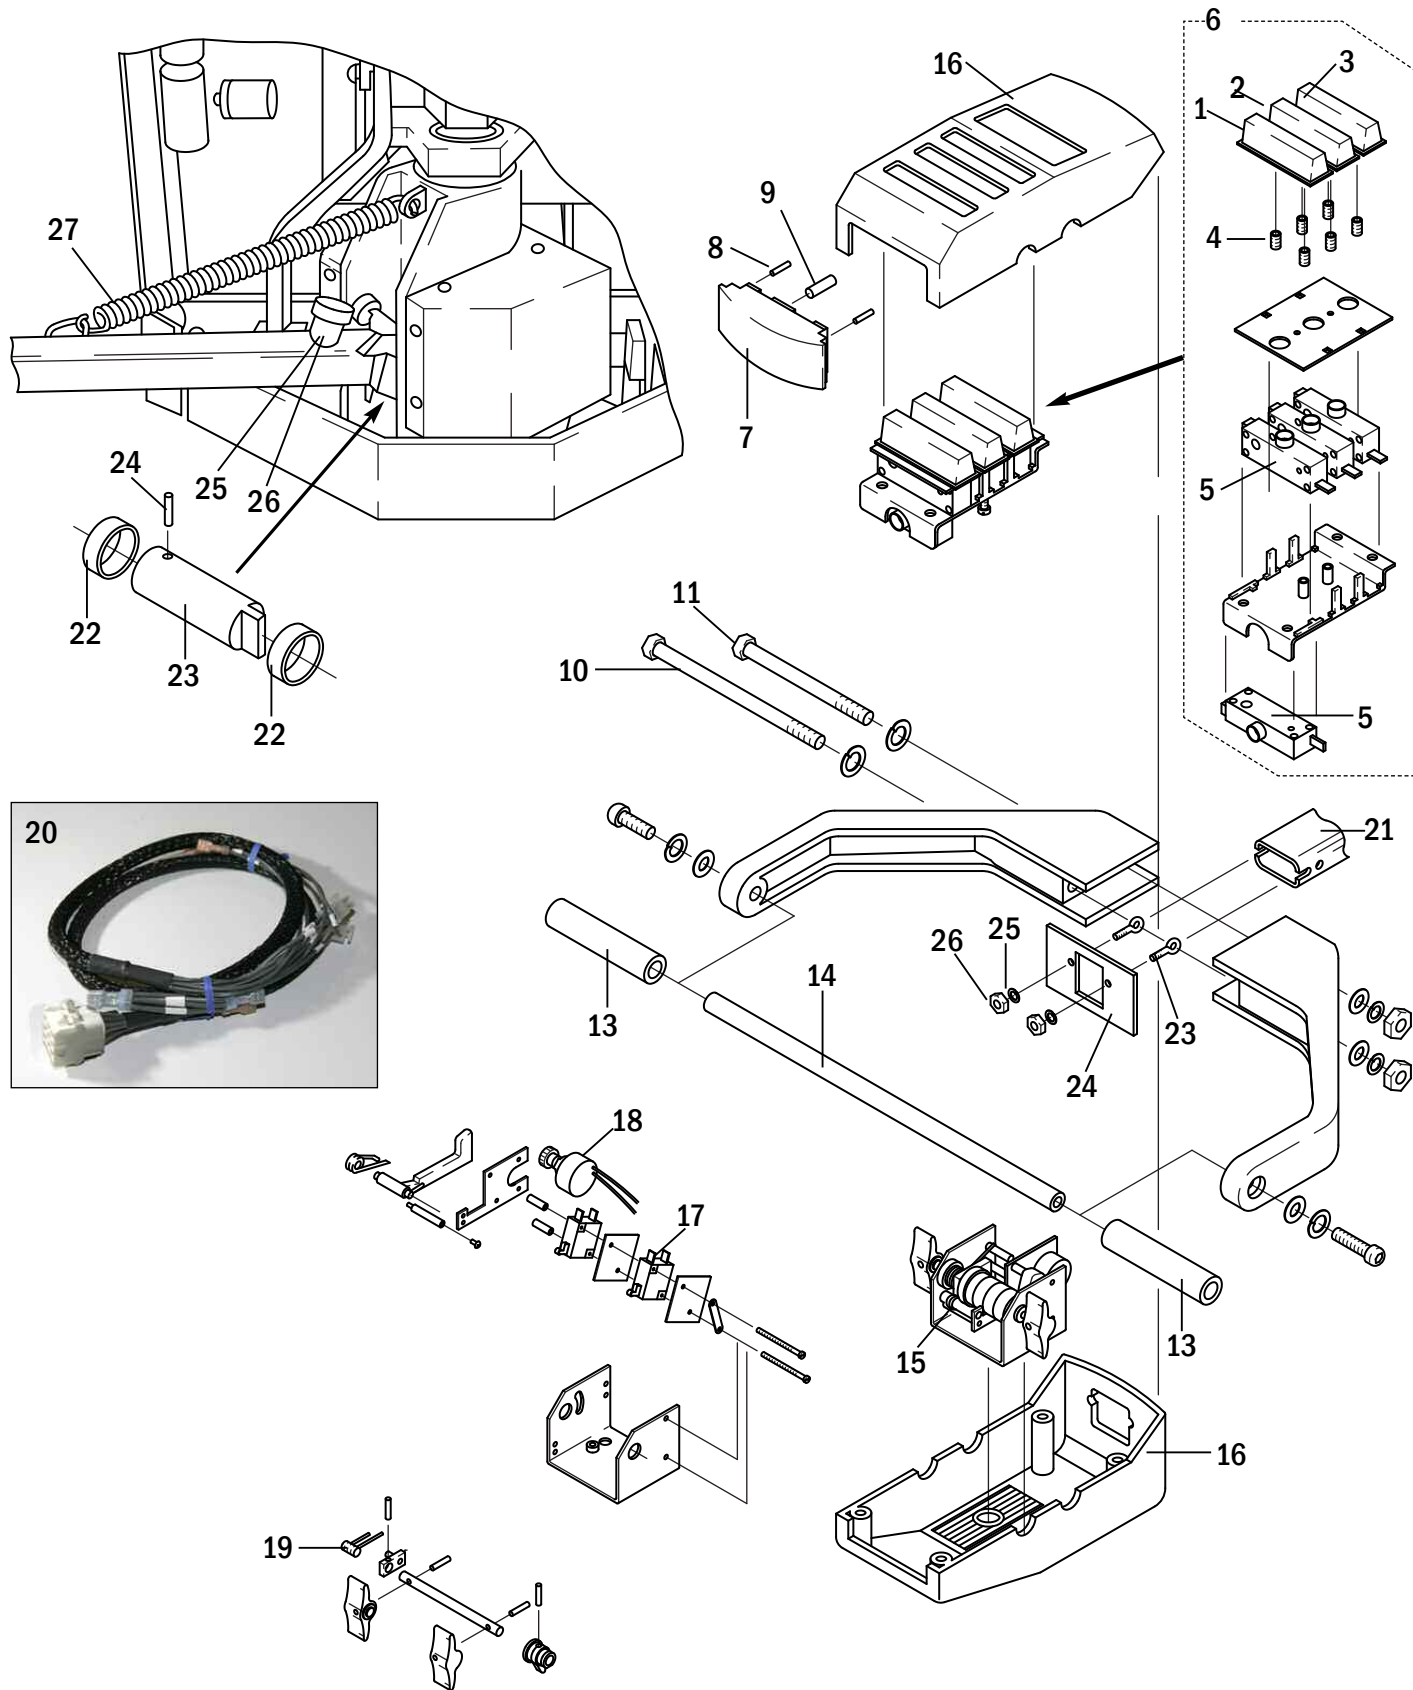

Handle Assembly - PMC

Handle Assembly - PMC

Item	Part No.	Description
1	YL 505712501	Lift button
2	YL 505713500	Horn button
3	YL 505712502	Lower button
4	YL 501067207	Spring
5	YL 519296800	Switch, Lift, Lower, Horn, Belly
6	YL 505346500	Top cover assembly, Incl. switches
7	YL 505487500	Switch actuator, Auto reverse
8	YL 501067205	Spring, Belly button cover
9	YL 503956200	Rubber stopper
10	YL 500026913	Hex screw, 5/16" - 18" x 7 1/2" Lg.
11	YL 500026912	Hex screw, 5/16" - 18" x 5 1/4" Lg.
12	YL 504981702	Handle arm
13	YL 519305803	Grip
14	YL 503766200	Shaft
15	YL 507118500	Switch assembly
16	YL 518217600	Handle head set, Upper and lower
17	YL 503781200	Micro switch
18	YL 507078500	Potentiometer
19	YL 519906800	Torsion spring
20	YL 580002386	Handle wiring harness assembly
21	YL 503771700	Steer arm weldment
22	YL 500046908	Steer arm bushing
23	YL 505984500	Steer arm pin
24	YL 500067903	Roll pin
25	YL 110609100	Rubber bumper
26	YL 501753901	Screw for rubber bumper
27	YL 501890100	Steer arm return spring