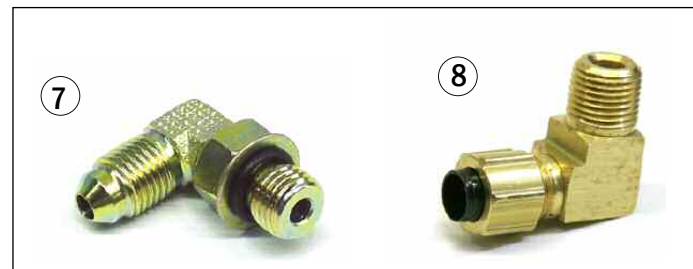

Hydraulic

Hydraulic

Item	Part No.	Description	Application
1	YL 518140607	Hydraulic Pump and motor unit	
2		see motor section	
3	YL 518818835	Lift solenoid, 24V	
4	YL 517161602	Solenoid valve, 24V	
5	YL 503856400	Lift cylinder	
6	YL 505163001	Packing kit	
7	YL 056363100	Fitting	
8	YL 504114800	Fitting	
9	YL 501710910	Hose	
10	YL 310913284	Tube